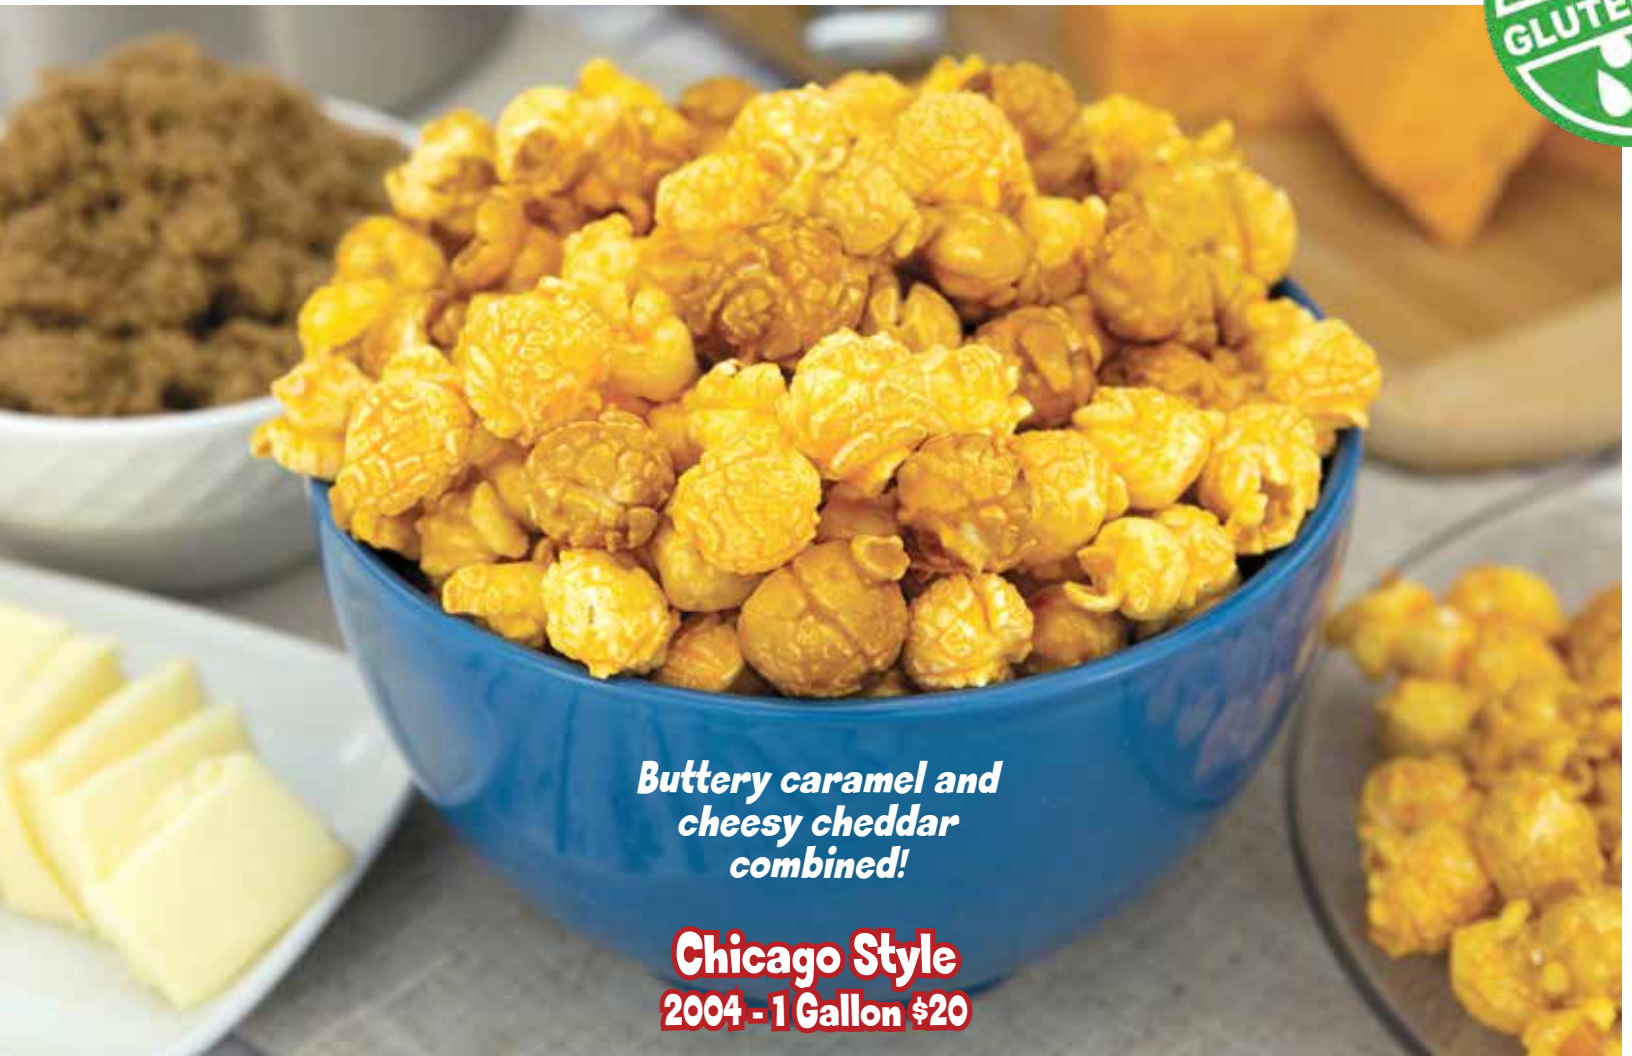

POPCORN

*Gallon
Sizes in
Resealable
Bags!*

Cheesy Cheddar
2001 - 1 Gallon \$20

CELEBRATING 30 YEARS OF FUNDRAISING

Buttery Caramel
2000 - 1 Gallon \$20

*Buttery caramel and
cheesy cheddar
combined!*

Chicago Style
2004 - 1 Gallon \$20

Cheddar Jalapeño
2003 - 1 Gallon \$20

White Cheddar
2005 - 1 Gallon \$20

Salt & Vinegar
2029 - 1 Gallon \$20

*Grape, Lemon, Orange,
Blue Raspberry, Cherry*
Fruit Rainbow
2017 - 1 Gallon \$20

Texas Cheddar Habanero
2028 - 1 Gallon \$20

*Cheesy Cheddar,
White Cheddar, & Sour Cream*
Three Cheese
2015 - 1 Gallon \$20

Cinnamon Toast
2016 - 1 Gallon \$20

Kettle Corn
2010 - 1 Gallon \$20

Movie Theater Butter
2026 - 1 Gallon \$20

Chocolate Delight
2012 - 1/2 Gallon \$20