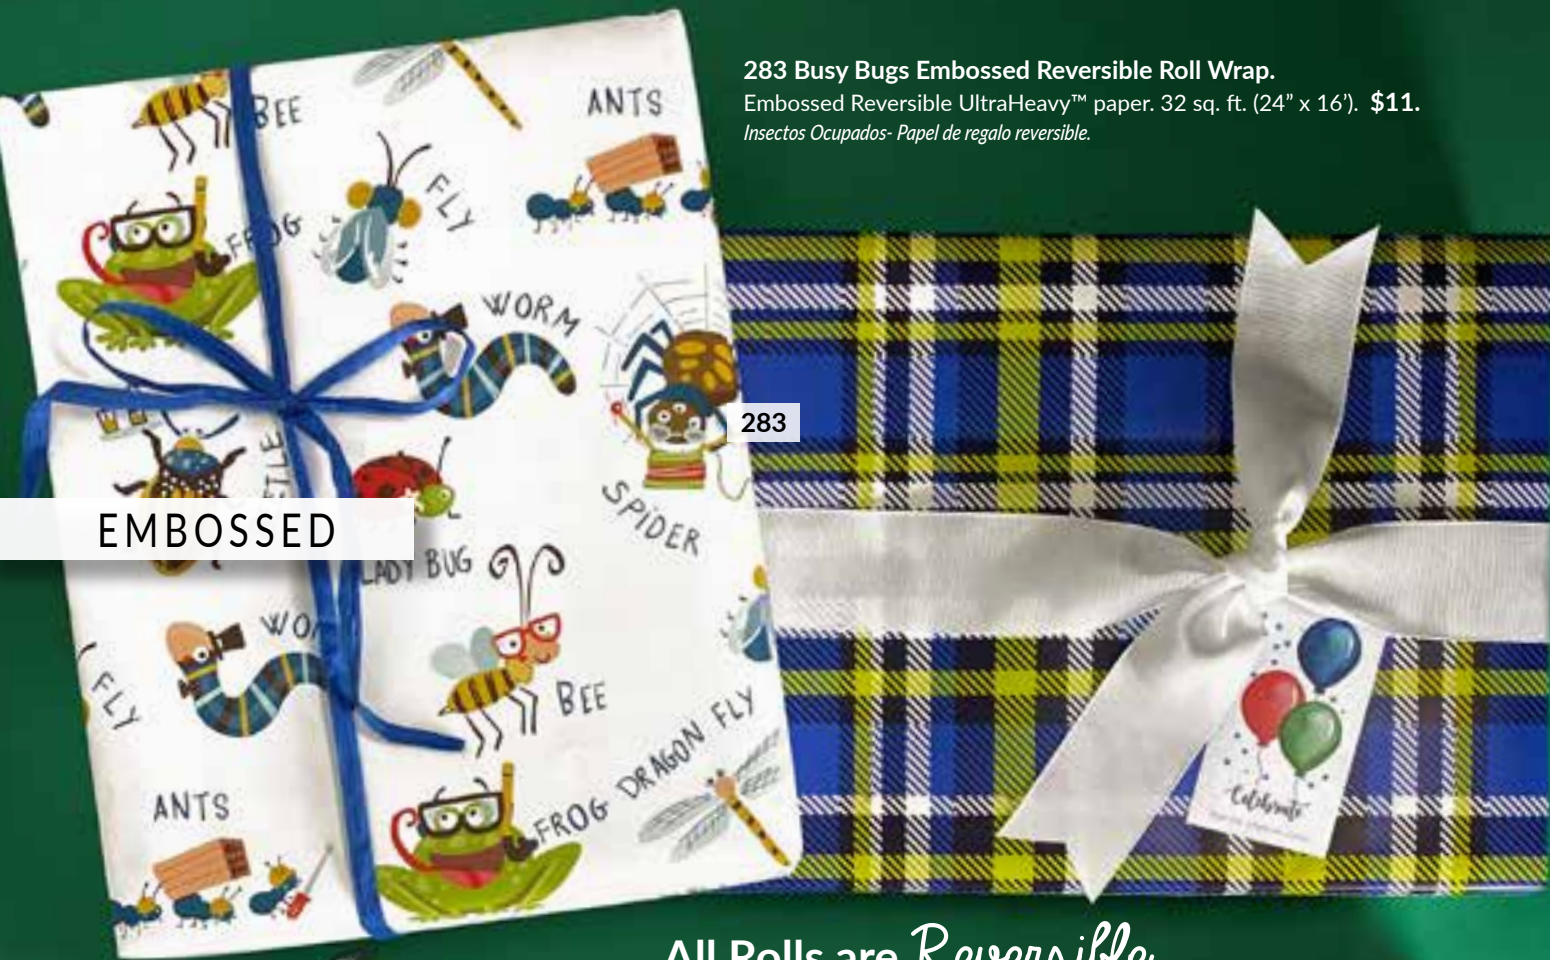

283 Busy Bugs Embossed Reversible Roll Wrap. Embossed Reversible UltraHeavy™ paper. 32 sq. ft. (24" x 16'). **$11.**
Insectos Ocupados- Papel de regalo reversible.

283

EMBOSSSED

All Rolls are Reversible