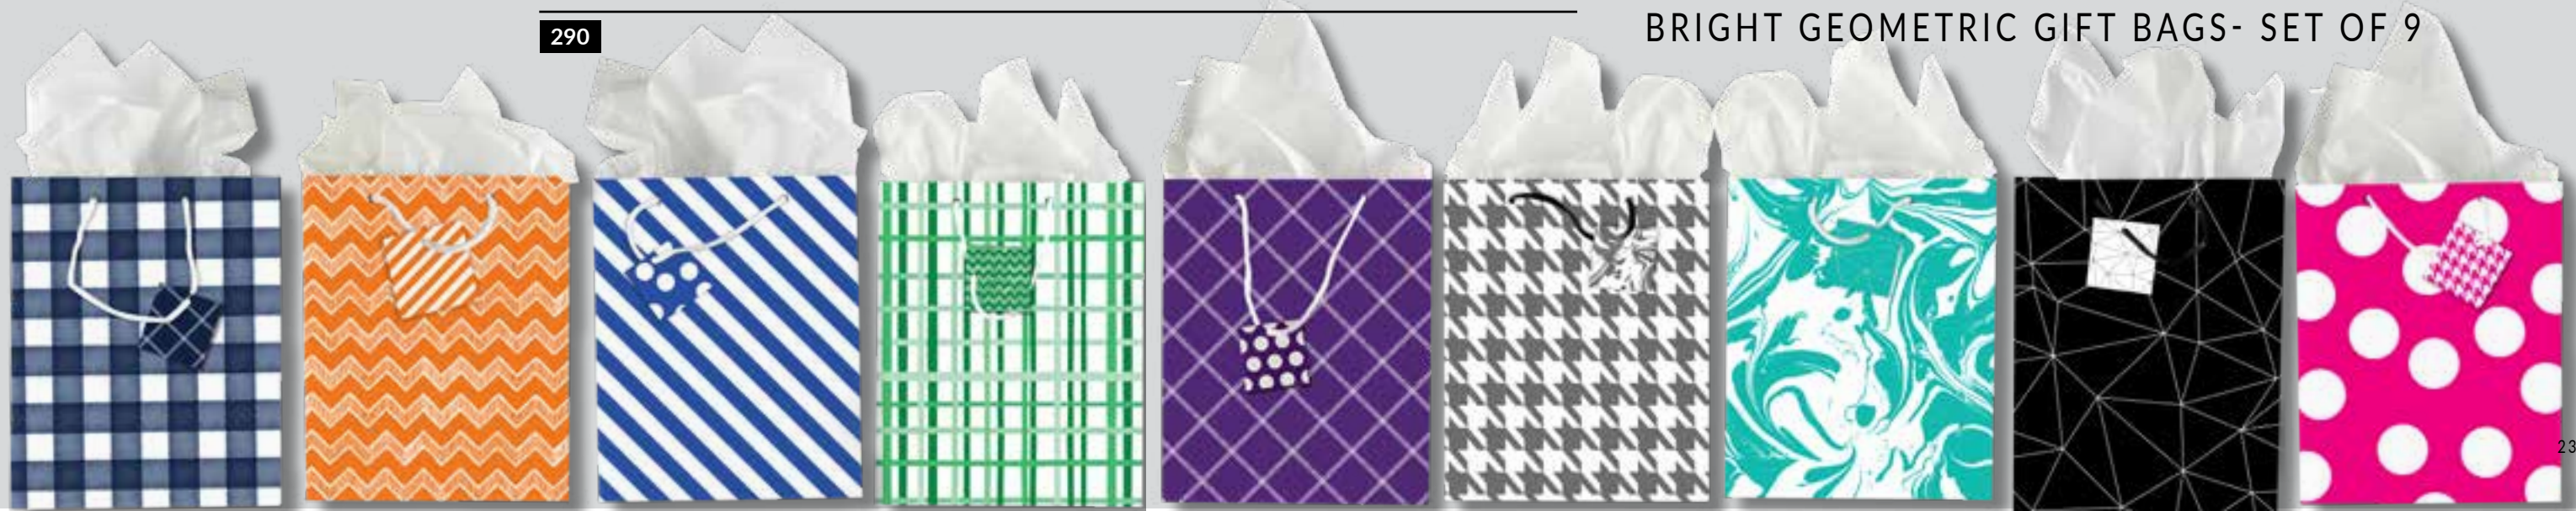

BRIGHT GEOMETRIC GIFT BAGS- SET OF 9