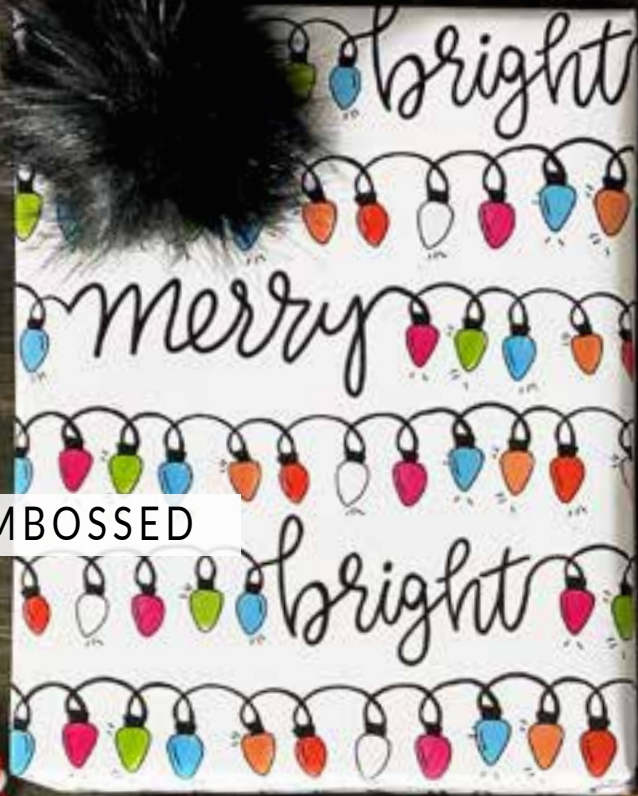

209

New Red & White Twisted Rope Ribbon, Page 27

EMBOSSSED