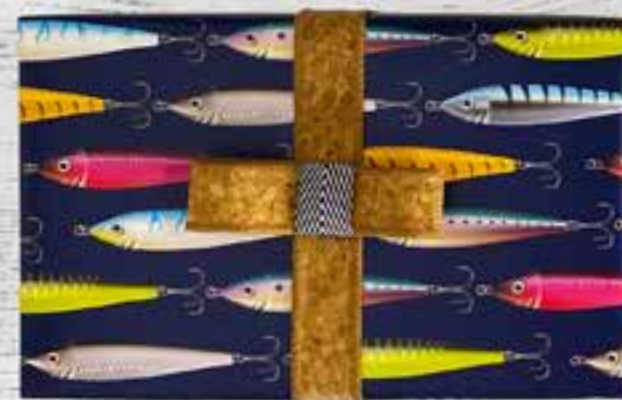

285 Bahama's Bound Reversible Roll Wrap. Reversible UltraHeavy™ paper. 40 sq. ft. (24" x 20'). **$9.** *Viaje a Bahamas- Papel de regalo reversible.*

286