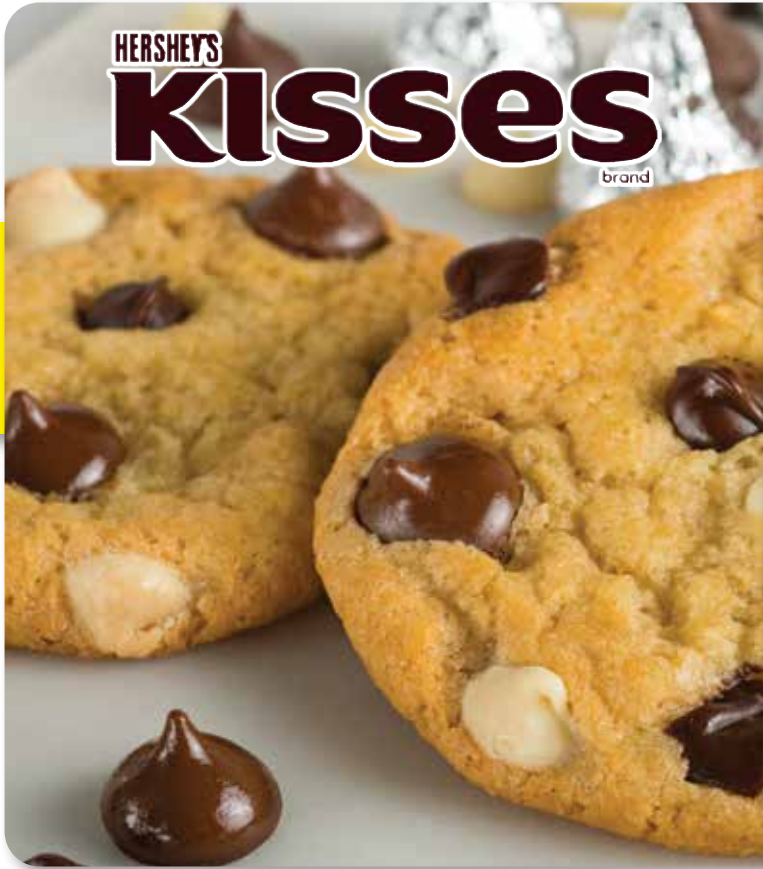

HERSHEY'S
Kisses
brand

HERSHEY'S

716 - Chocolate Lovers Combo! Triple Chocolate & Double Chocolate Brownie
Why choose? 24 Triple Chocolate with Hershey's Mini Kisses and 24 Double Chocolate Brownie with Hershey's. 48 preportioned cookies total in a 2.25 pound box. **$26**